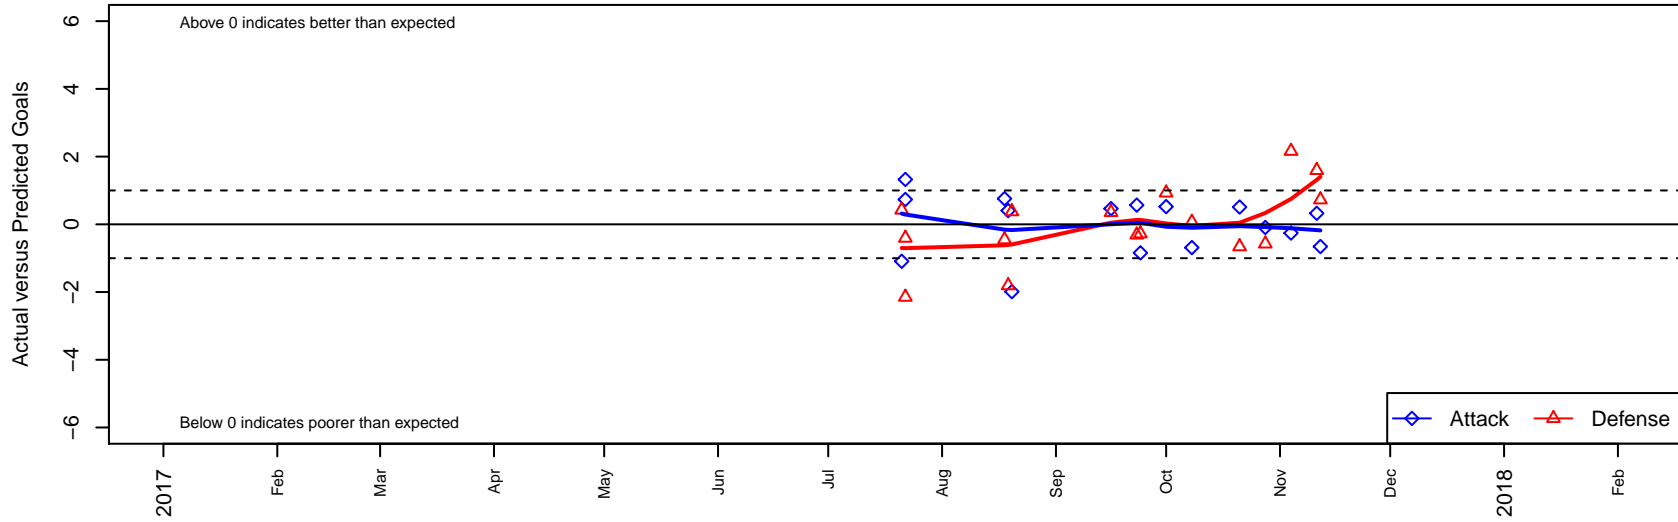

# CWSA White G04

Central Washington Soccer Academy  
 Yakima, WA  
 G04 total strength=877  
 attack=1.24 defense=1.38  
 fall league = PSPL Classic 1 – East U14

alt names used:  
 CENTRAL WASHINGTON SOUNDERS CWS (CWS G04 White  
 CWSA CWS G04 White

Venues played:  
 2017 Sounders FC Cup GU14 Silver  
 2017 Bigfoot Silver U14  
 2017 PSPL Classic 1 – East U14

**CWSA White G04**  
 Dots are actual minus expected GF (blue circles) and GA (red triangles).  
 Blue line is smoothed change in attack strength. Red is smoothed change in defense strength.

**attack and defense variance (black dot)  
relative to other teams  
and top 10 in region**

**attack and defense rating  
relative to others at age  
and all opponents in last 13 months**

**Performance relative to 13 month average**