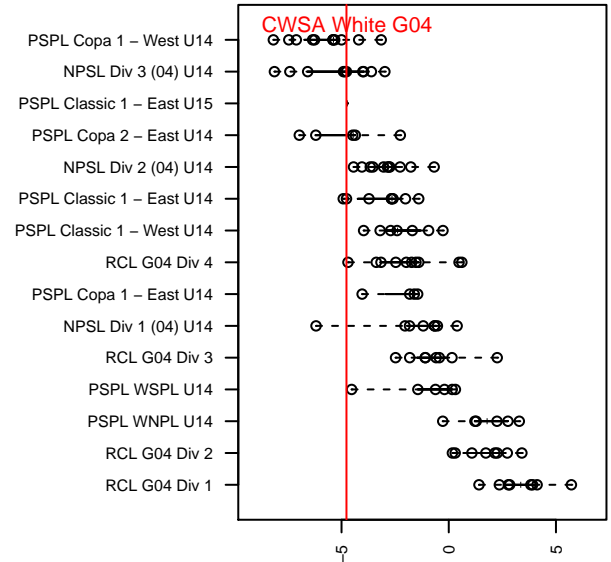

# CWSA White G04

Central Washington Soccer Academy  
 Yakima, WA  
 G04 total strength=877  
 attack=1.24 defense=1.38  
 fall league = PSPL Classic 1 – East U14

alt names used:  
 CENTRAL WASHINGTON SOUNDERS CWS (CWS G04 White  
 CWSA CWS G04 White

Venues played:  
 2017 Sounders FC Cup GU14 Silver  
 2017 Bigfoot Silver U14  
 2017 PSPL Classic 1 – East U14

**CWSA White G04**  
 Dots are actual minus expected GF (blue circles) and GA (red triangles).  
 Blue line is smoothed change in attack strength. Red is smoothed change in defense strength.

**attack and defense variance (black dot)  
relative to other teams  
and top 10 in region**

**attack and defense rating  
relative to others at age  
and all opponents in last 13 months**

**Performance relative to 13 month average**