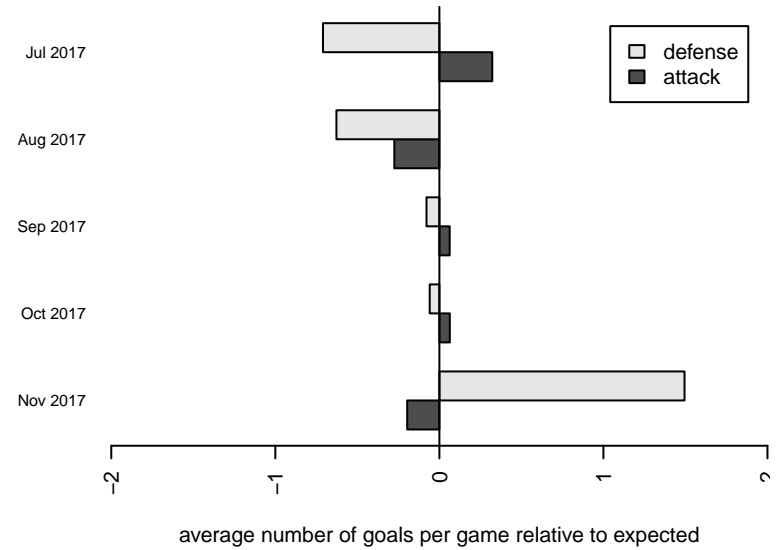

Performance relative to 13 month average