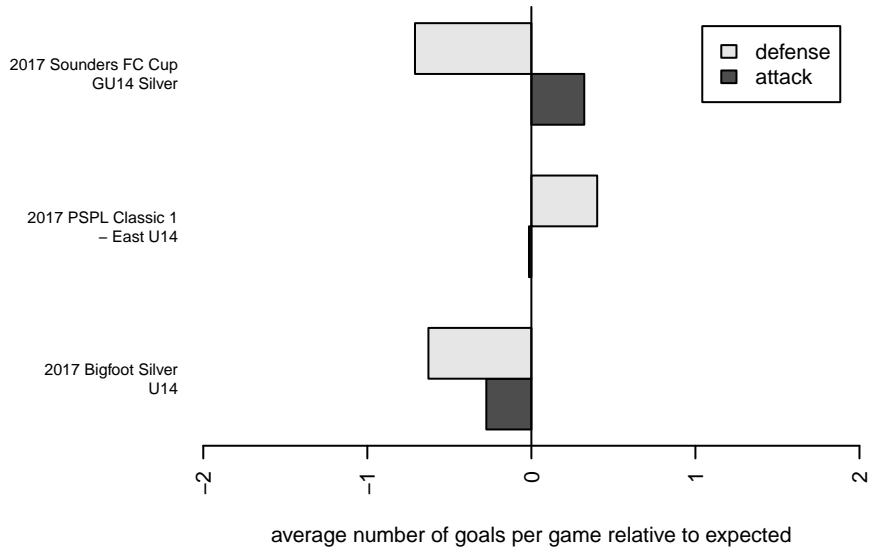

# CWSA White G04

Central Washington Soccer Academy  
 Yakima, WA  
 G04 total strength=877  
 attack=1.24 defense=1.38  
 fall league = PSPL Classic 1 – East U14

alt names used:  
 CENTRAL WASHINGTON SOUNDERS CWS (CWS G04 White  
 CWSA CWS G04 White

Venues played:  
 2017 Sounders FC Cup GU14 Silver  
 2017 Bigfoot Silver U14  
 2017 PSPL Classic 1 – East U14

**CWSA White G04**  
 Dots are actual minus expected GF (blue circles) and GA (red triangles).  
 Blue line is smoothed change in attack strength. Red is smoothed change in defense strength.

**attack and defense variance (black dot)  
relative to other teams  
and top 10 in region**

**attack and defense rating  
relative to others at age  
and all opponents in last 13 months**

**Performance relative to 13 month average**