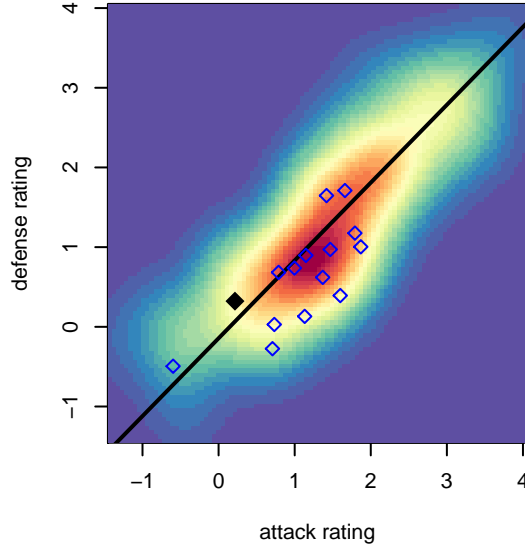

# CWSA White G04

Central Washington Soccer Academy  
 Yakima, WA  
 G04 total strength=877  
 attack=1.24 defense=1.38  
 fall league = PSPL Classic 1 – East U14

alt names used:  
 CENTRAL WASHINGTON SOUNDERS CWS (CWS G04 White  
 CWSA CWS G04 White

Venues played:  
 2017 Sounders FC Cup GU14 Silver  
 2017 Bigfoot Silver U14  
 2017 PSPL Classic 1 – East U14

**CWSA White G04**  
 Dots are actual minus expected GF (blue circles) and GA (red triangles).  
 Blue line is smoothed change in attack strength. Red is smoothed change in defense strength.

**attack and defense variance (black dot)  
relative to other teams  
and top 10 in region**

**attack and defense rating  
relative to others at age  
and all opponents in last 13 months**

**Performance relative to 13 month average**