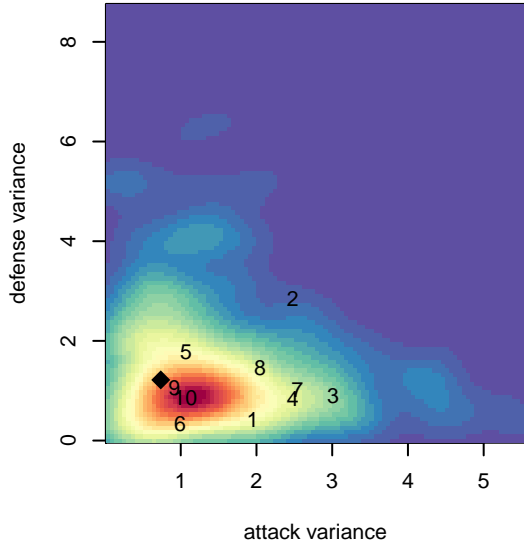

# CWSA White G04

Central Washington Soccer Academy  
 Yakima, WA  
 G04 total strength=877  
 attack=1.24 defense=1.38  
 fall league = PSPL Classic 1 – East U14

alt names used:  
 CENTRAL WASHINGTON SOUNDERS CWS (CWS G04 White  
 CWSA CWS G04 White

Venues played:  
 2017 Sounders FC Cup GU14 Silver  
 2017 Bigfoot Silver U14  
 2017 PSPL Classic 1 – East U14

**CWSA White G04**  
 Dots are actual minus expected GF (blue circles) and GA (red triangles).  
 Blue line is smoothed change in attack strength. Red is smoothed change in defense strength.

**attack and defense variance (black dot)  
relative to other teams  
and top 10 in region**

**attack and defense rating  
relative to others at age  
and all opponents in last 13 months**

**Performance relative to 13 month average**